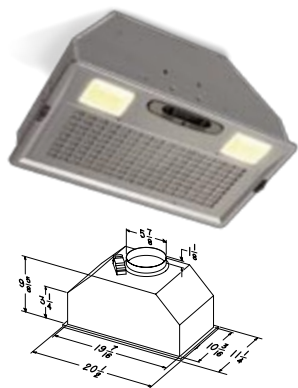

MODEL PM390

- Silver paint finish.
- Three speed, slide control.
- Heat Sentry™ detects excessive heat and adjusts speed automatically.
- Quiet centrifugal blower, 390 CFM (vertical discharge).
- Dual 40-watt lamps (Purchase separately).
- Dishwasher safe aluminum filter.
- For ducted installations, includes adapter and damper for 6" round duct.
- Optional non-ducted filter kit (Purchase separately).
- Works with optional custom hood liners in 30", 36", "Box" or "T" design.